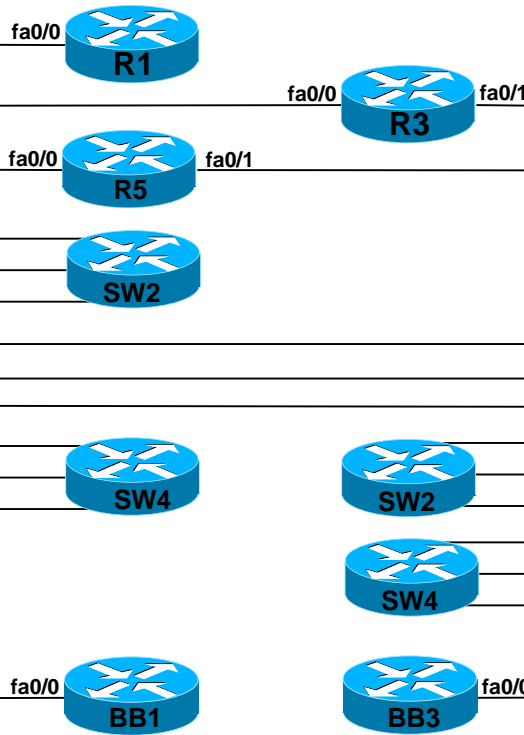

INE-RS-40-Full

Catalyst 3560 Switch 1

Catalyst 3560 Switch 3

Catalyst 3560 Switch 2

Catalyst 3560 Switch 4