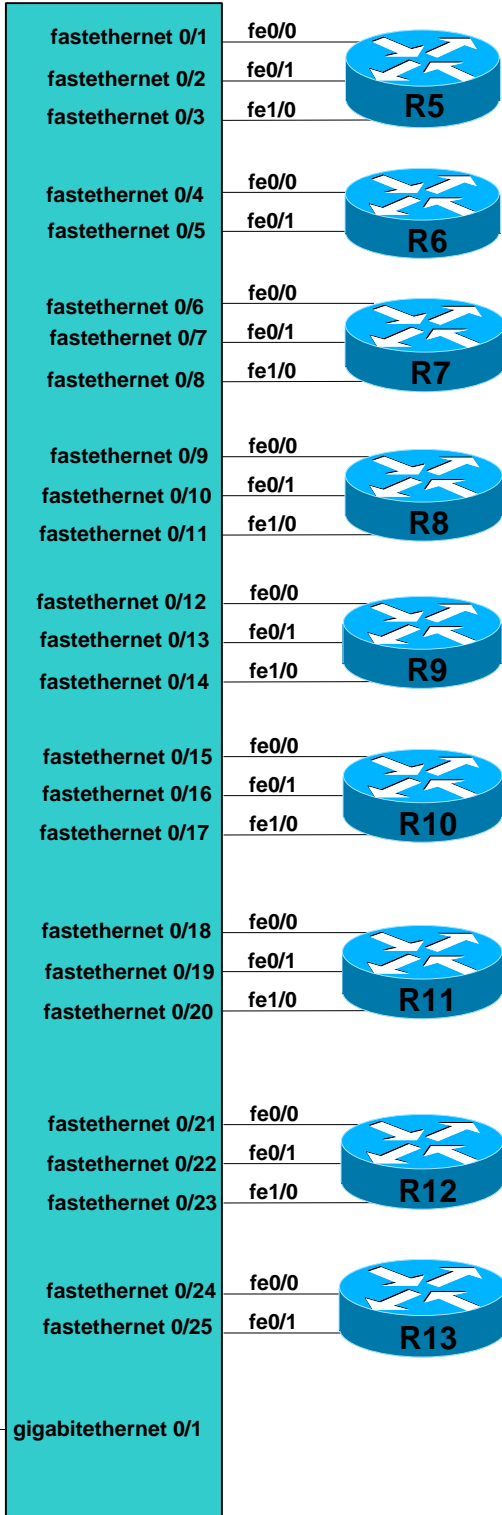

ALL IOS 7200s
Connect via CAT4 Trunk to
CAT1 and CAT3.
*See IOS-Ethernet diagram

CCIE-SP-V30-IOS-Ethernet

Cisco 3550 Switch 4

Cisco 3550 Switch 4
continued