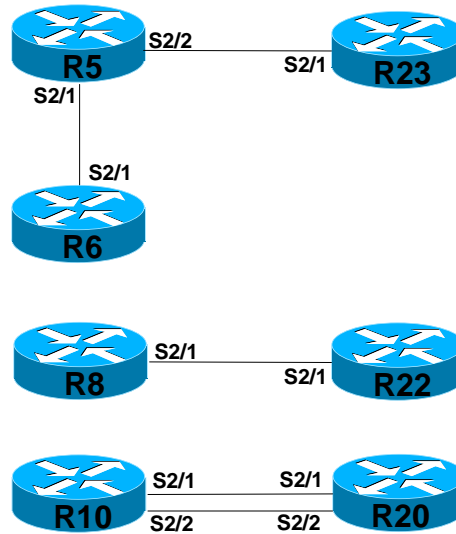

CCIE-SP-V30-Serial-Frame

Direct  
Serial  
Links

Frame  
Relay  
Links